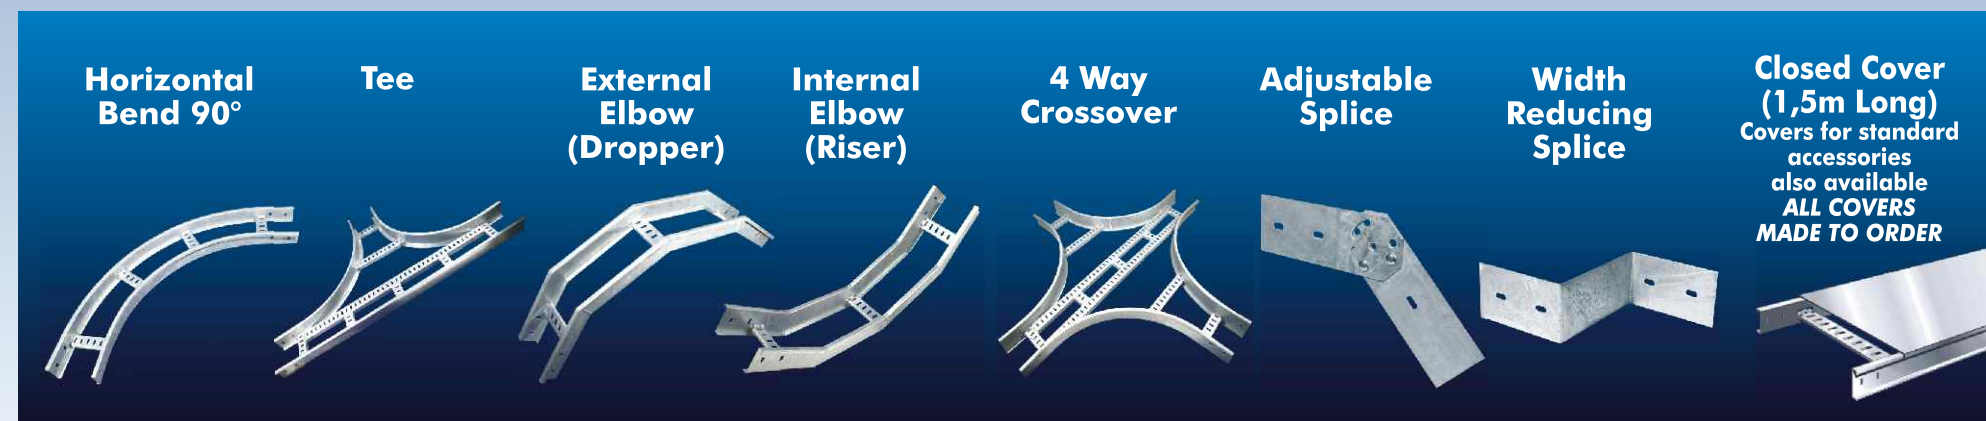

CL CABLE LADDER CL55/76

Specifically designed for
HORIZONTALLY ORIENTED
installations.

- Standard finish galvanised (HDG)
- Welded construction
- Special materials & coatings on request
- **STAINLESS STEEL (304) TO ORDER**

Standard Accessories (suitable for all ladders) Non-standard radii manufactured to order

**FIRST
TECH**

INVESTING IN EXCELLENCE

Tel: (021) 531-1887